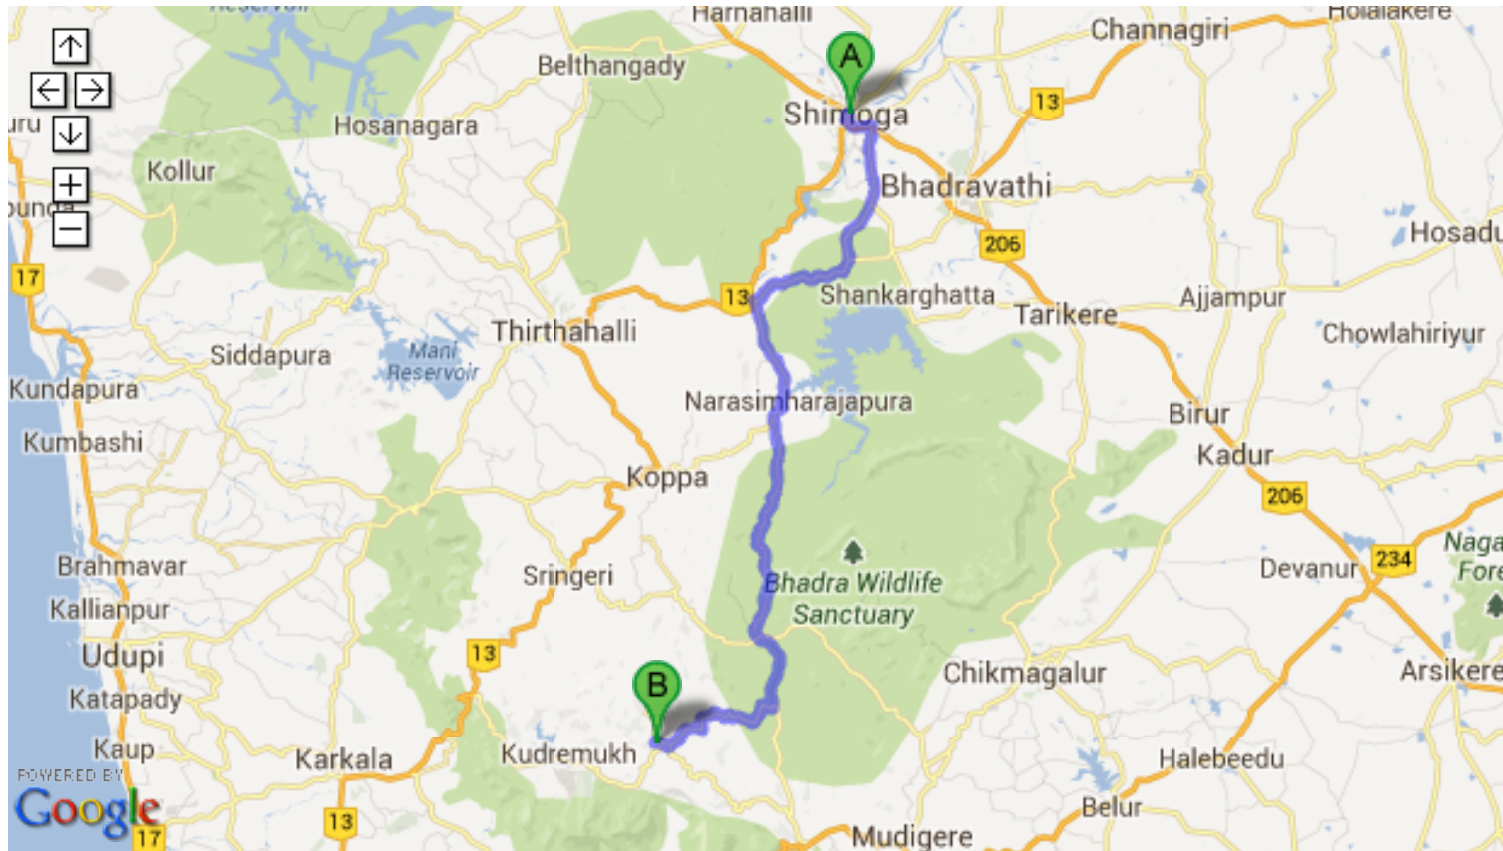

FROM SHIMOGA ROUTE MAP

[View Larger Map](#)

From Shimoga: 2 ½ hrs drive

Shimoga - N R Pura - Balehonnur - Kalasa - proceed towards Kottigehara road in 6 kms to will reach Nammane (Marasanige Village).

ROUTE MAP TO NAMMANE