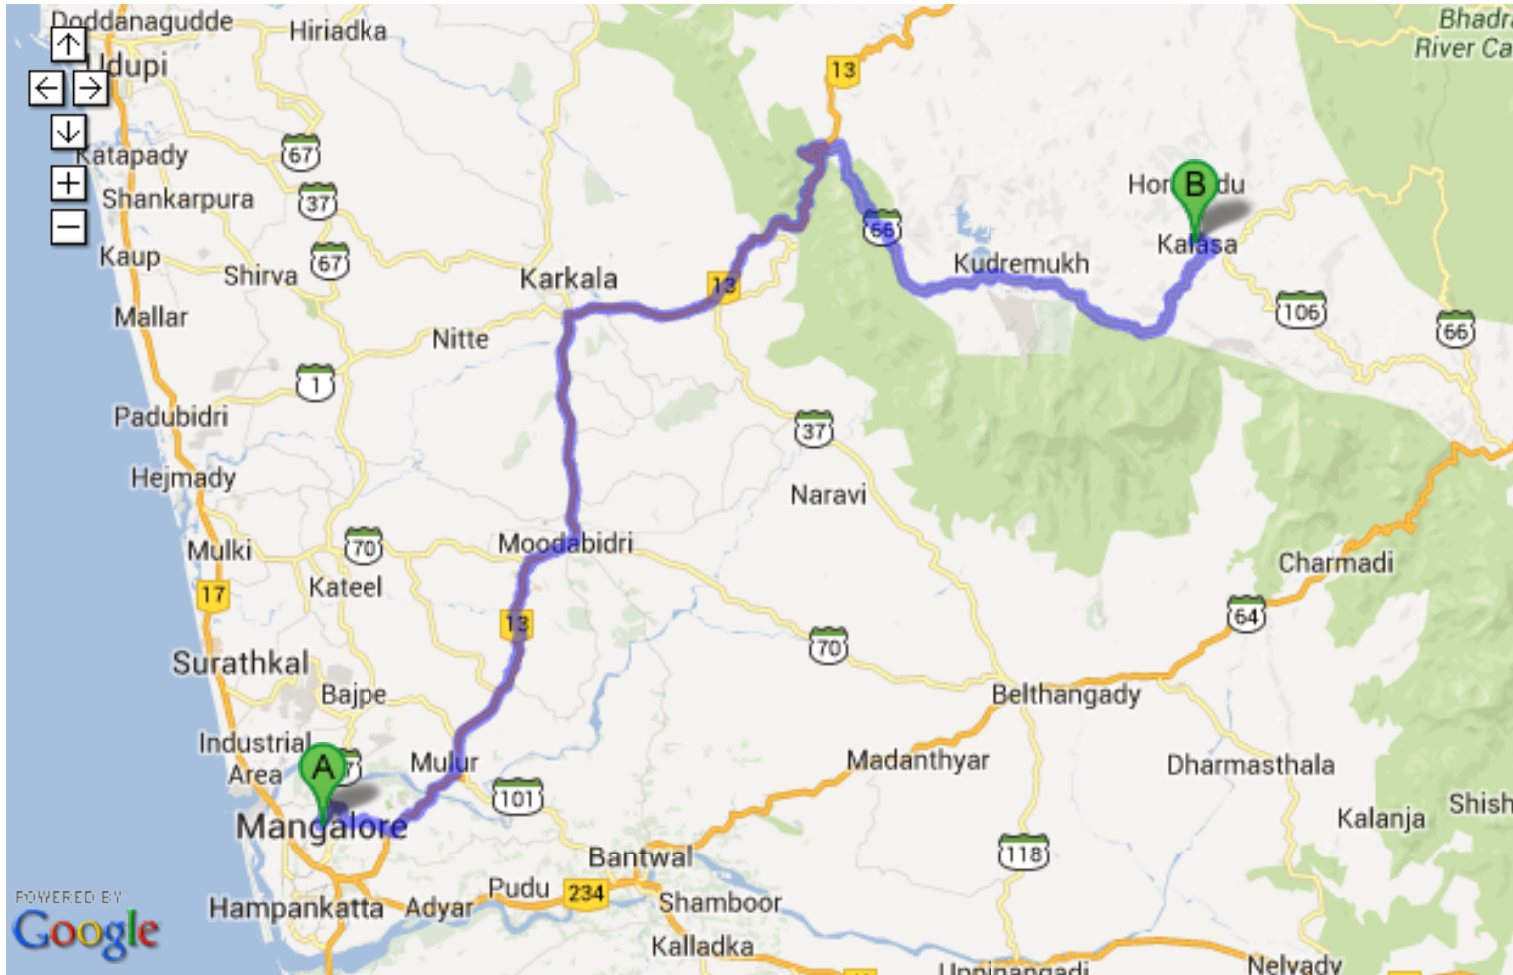

FROM MANGALORE ROUTE MAP

[Click Here To Take Print](#)

ROUTE MAP TO NAMMANE

Marasanegge Estate, Marasanegge Village, Near Kalasa
Mudigere, Chikmagalur.
Tel: 08263 270034, 9880124975

[View Larger Map](#)

From Mangalore: 2 ½ hrs drive

Mangalore - Mudbidree - Karkala Junction - Bajagoli - SK Border - Kudremukh - Kalasa - proceed towards Kottigehara road in 6 kms to will reach Nammane (Marasanige Village).